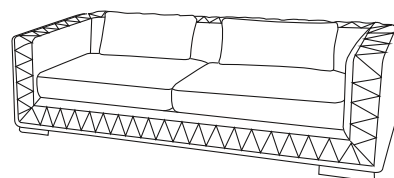

LAMLY
DESIGNS

SOFA SETS 2014

Size & Units

	SOFA	LOVE SEAT
Width:	87 in / 220 cm	69 in / 175 cm
Deep:	36 in / 95 cm	36 in / 95 cm
Height:	32 in / 75 cm	32 in / 75 cm

Size & Units

	SOFA	LOVE SEAT
Width:	95 in / 242 cm	77 in / 195 cm
Deep:	35 in / 90 cm	35 in / 90 cm
Height:	37 in / 95 cm	37 in / 95 cm

Size & Units

	SOFA	LOVE SEAT
Width:	96 in / 245 cm	82 in / 208 cm
Deep:	36 in / 92 cm	36 in / 92 cm
Height:	32 in / 80 cm	32 in / 80 cm

Size & Units

	SOFA	LOVE SEAT
Width:	98 in / 245 cm	74 in / 189 cm
Deep:	36 in / 90 cm	36 in / 90 cm
Height:	28 in / 75 cm	28 in / 75 cm

Size & Units

	SOFA	LOVE SEAT
Width:	96 in / 245 cm	72 in / 183 cm
Deep:	38 in / 97 cm	38 in / 97 cm
Height:	28 in / 75 cm	28 in / 75 cm