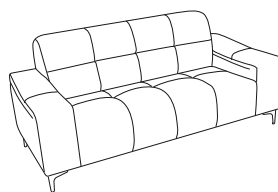

LAMLY
DESIGNS

SOFA SETS 2014

Size & Units

	SOFA	LOVE SEAT
Width:	87 in / 220 cm	69 in / 175 cm
Deep:	36 in / 95 cm	36 in / 95 cm
Height:	32 in / 75 cm	32 in / 75 cm

Size & Units

	SOFA	LOVE SEAT
Width:	95 in / 242 cm	77 in / 195 cm
Deep:	35 in / 90 cm	35 in / 90 cm
Height:	37 in / 95 cm	37 in / 95 cm

Size & Units

	SOFA	LOVE SEAT
Width:	96 in / 245 cm	82 in / 208 cm
Deep:	36 in / 92 cm	36 in / 92 cm
Height:	32 in / 80 cm	32 in / 80 cm

Size & Units

	SOFA	LOVE SEAT
Width:	98 in / 245 cm	74 in / 189 cm
Deep:	36 in / 90 cm	36 in / 90 cm
Height:	28 in / 75 cm	28 in / 75 cm

Size & Units

	SOFA	LOVE SEAT
Width:	96 in / 245 cm	72 in / 183 cm
Deep:	38 in / 97 cm	38 in / 97 cm
Height:	28 in / 75 cm	28 in / 75 cm