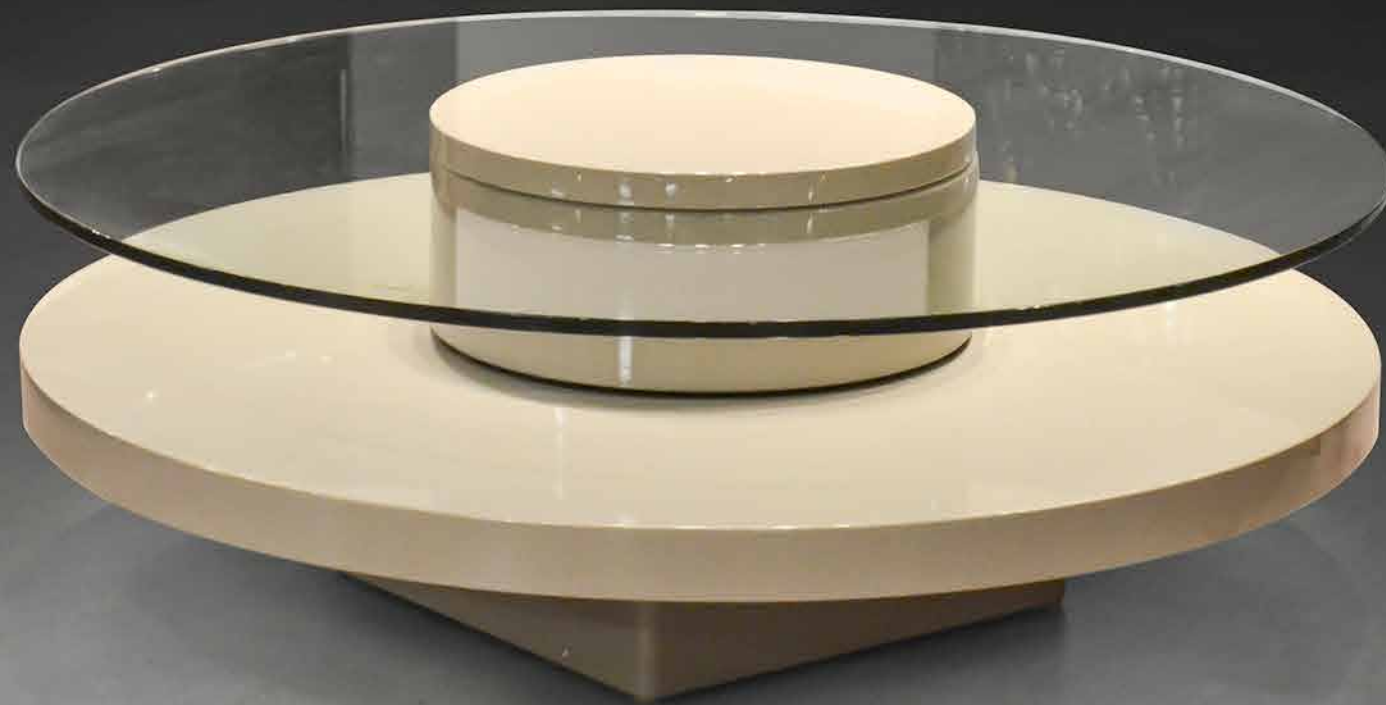

LAMLY
DESIGNS

Model: CT-106-OM

Light Gray High Gloss MDF
Clear Glass

W 39.50 in
D 39.50 in
H 13.75 in